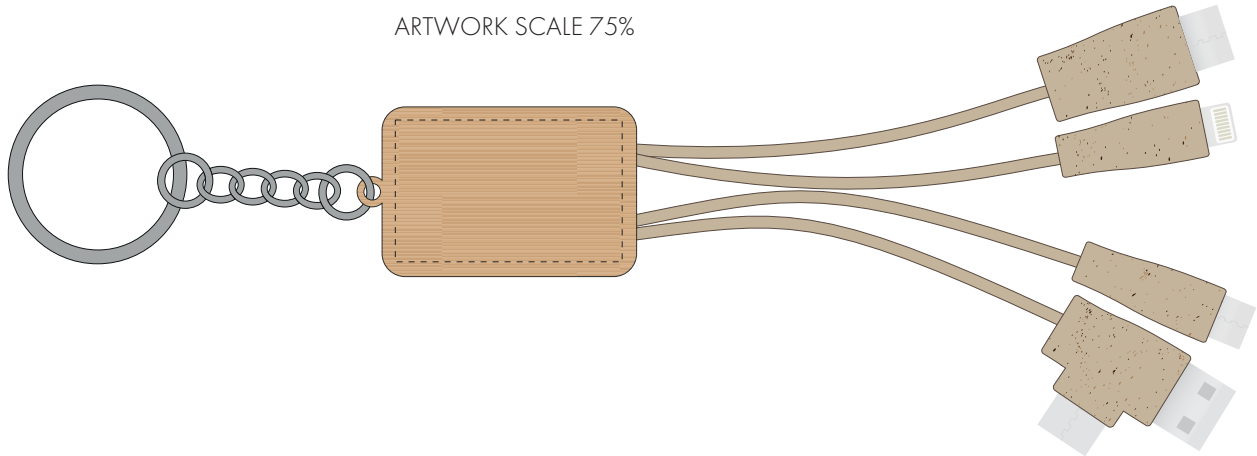

Your Ref:	Quantity:	Product Code: ZP1102
Our Ref:	Version: 1	Product Colour: NATURAL

PRINTING CONCERNS:

We stock this item in the following colours

PANTONE REFERENCE(S)

● Engrave

ARTWORK SCALE 100%
Engrave Area: 40mm x 25mm

Product Image for visualisation
- colours may vary

The dashed line is to demonstrate print area and will not appear on your printed item

PLEASE NOTE:

- All colours including print and product are for visual purposes only and should not be regarded as the actual colour of the product and print.
- Some products may vary from batch to batch and may differ from previous orders.
- The colour and texture of a product can also have an effect on the final print colour.
- By approving this order we accept that you understand these terms.